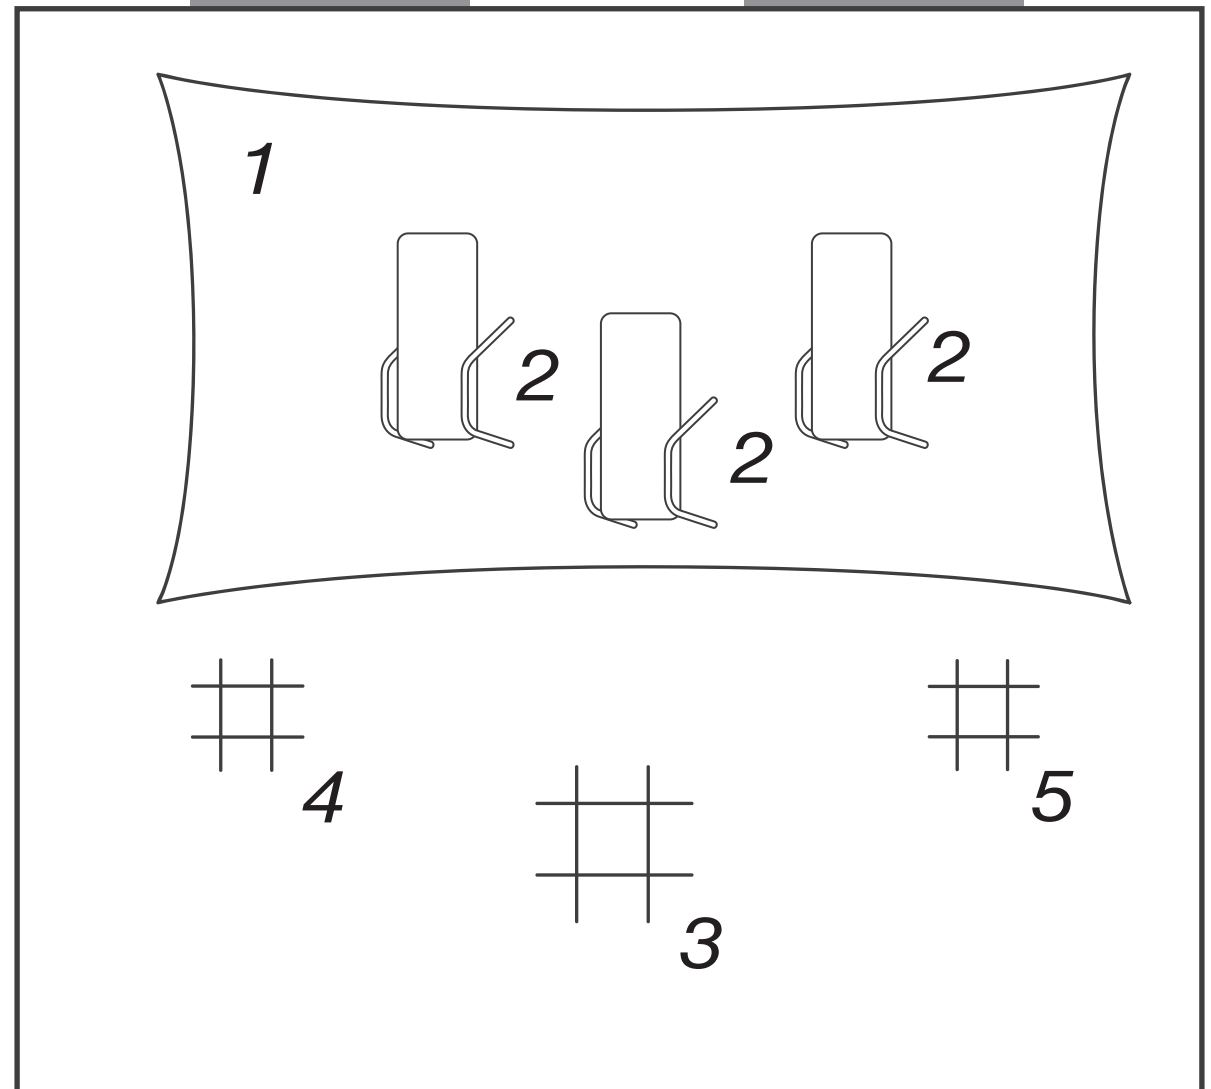

# GHOST IN THE SHELL

**Younsik Kim**

**A.EG\_26**

**08.02 - 13.02.2024**

**FRI MON TUE 14-20.00**

**SAT SUN 12-20.00**

- 1** *Umzug*  
2023  
250 x 490 cm  
Installation  
Video(21min 40sec), Projecting onto canvas
- 2** *Ground seater*  
2024  
102 x 79 x 50 cm  
Wood, Ceramic, stainless steel
- 3** *For the Soul without Body*  
2024  
50 x 203 x 40 cm  
Stainless steel, Ceramic, Alu, steel, LED, 26"display, Glass, polyester, cotton
- 4** *Nach dem Tod\_Frozen wave*  
2024  
34 x 203 x 34 cm  
Stainless steel, Ceramic, steel, cotton, rubber, LED
- 5** *Nach dem Tod\_Collepsed Stone tower became stone*  
2024  
34 x 203 x 34 cm  
Stainless steel, Ceramic, steel, cotton, rubber, LED